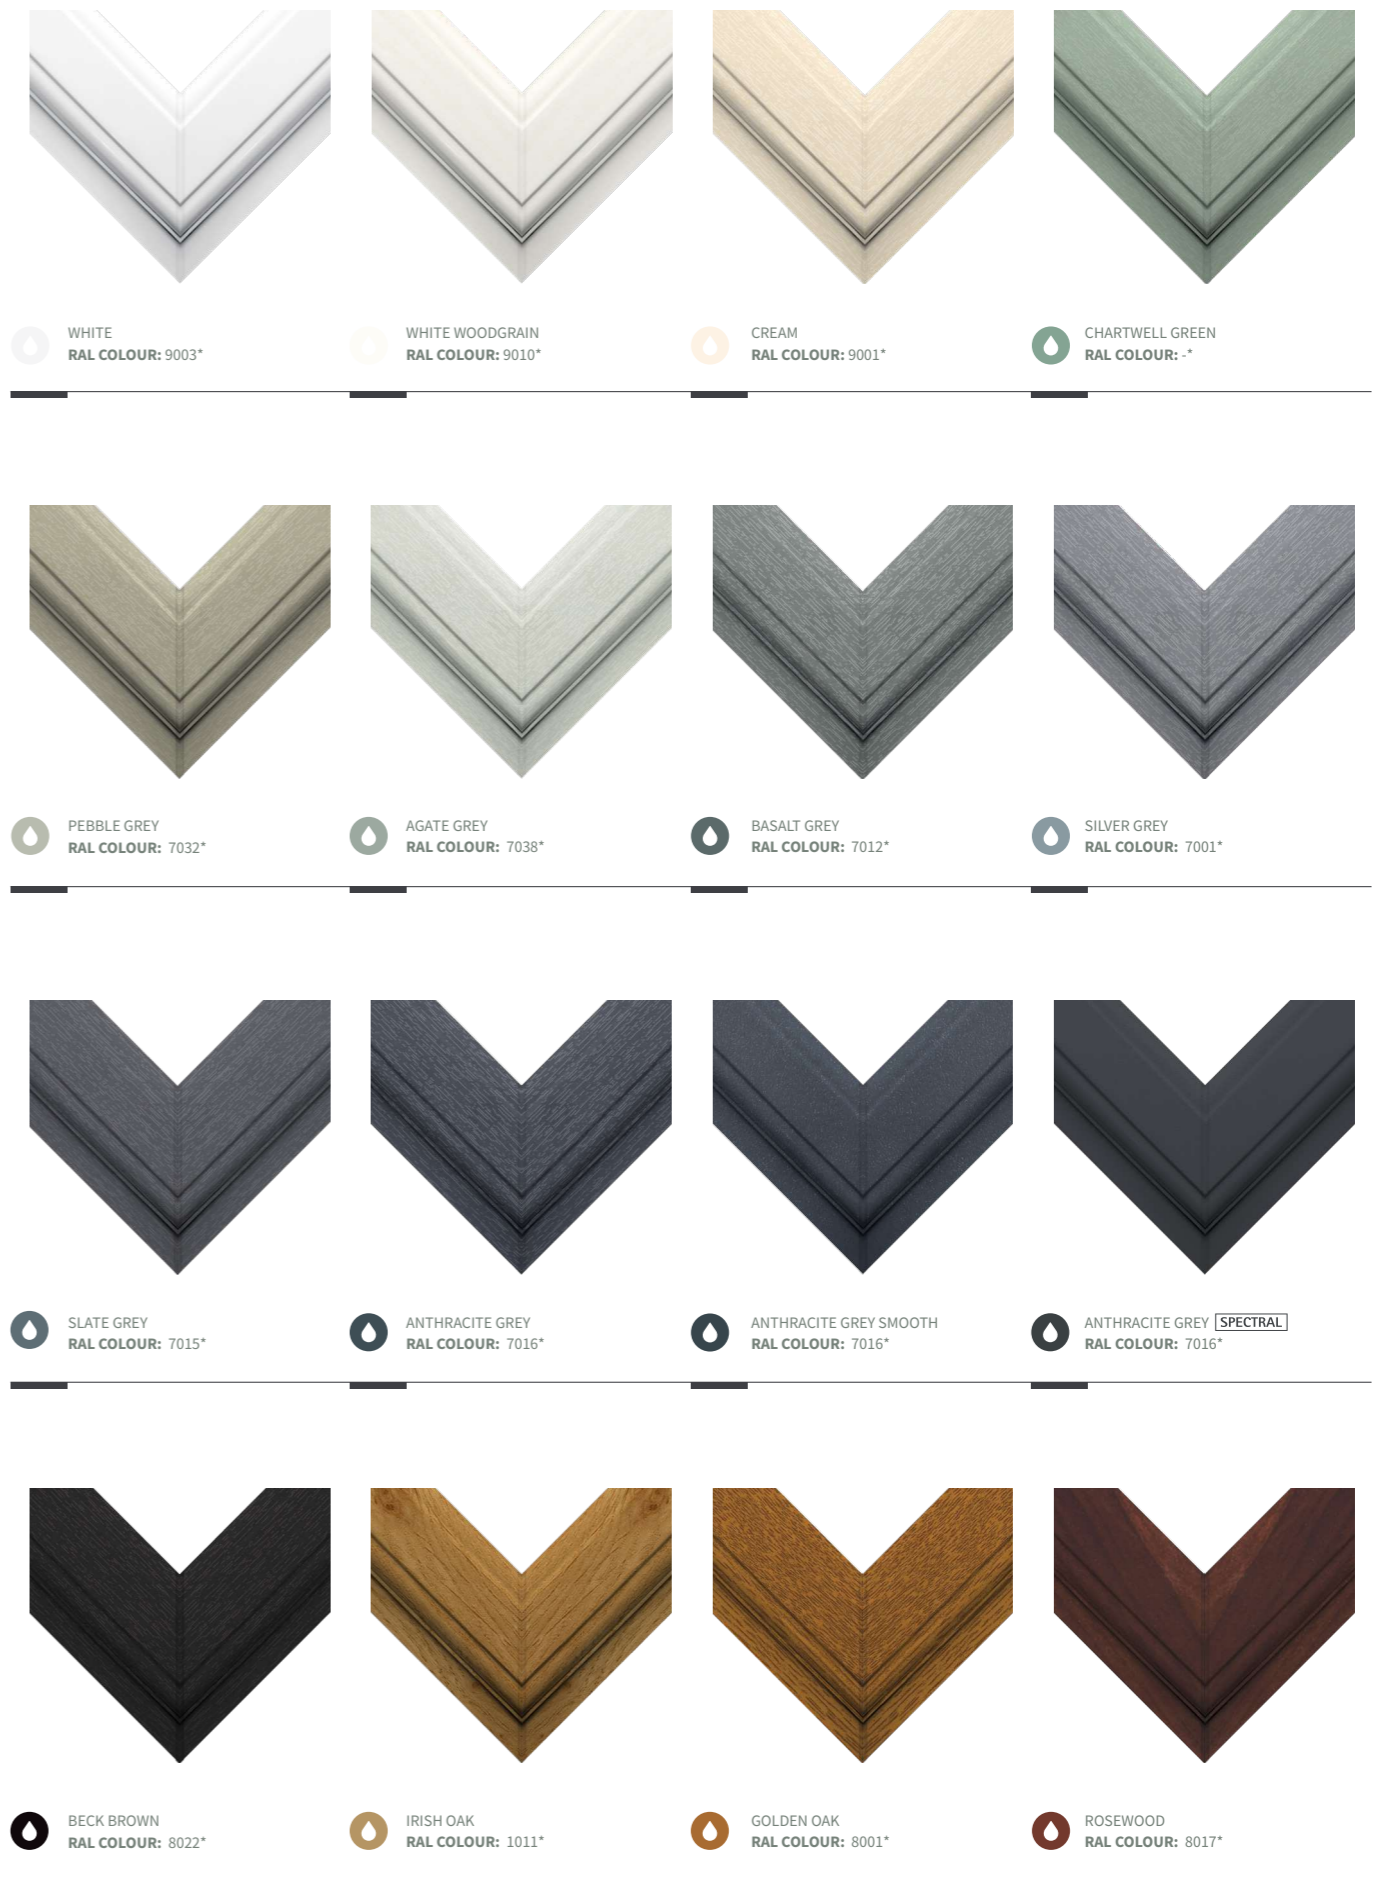

16 Irresistible Colours

The possibilities are endless.

With 16 irresistible colours to choose from, including woodgrain and matt options, your windows and doors become another means to introduce personality and flair into your home.

Every colourway exudes a natural aesthetic to match or contrast every style, from classic right through to contemporary and industrial. Bold, neutral, earthy, modern - with such freedom of choice, which direction will you take?

Make a statement inside and out.

Admiring the colour of your windows shouldn't be left just for the passersby. Frame your room and enjoy colour inside too.

i Ask your installer for more information on colour combinations.

*Please note RAL references should be used as guidance only.