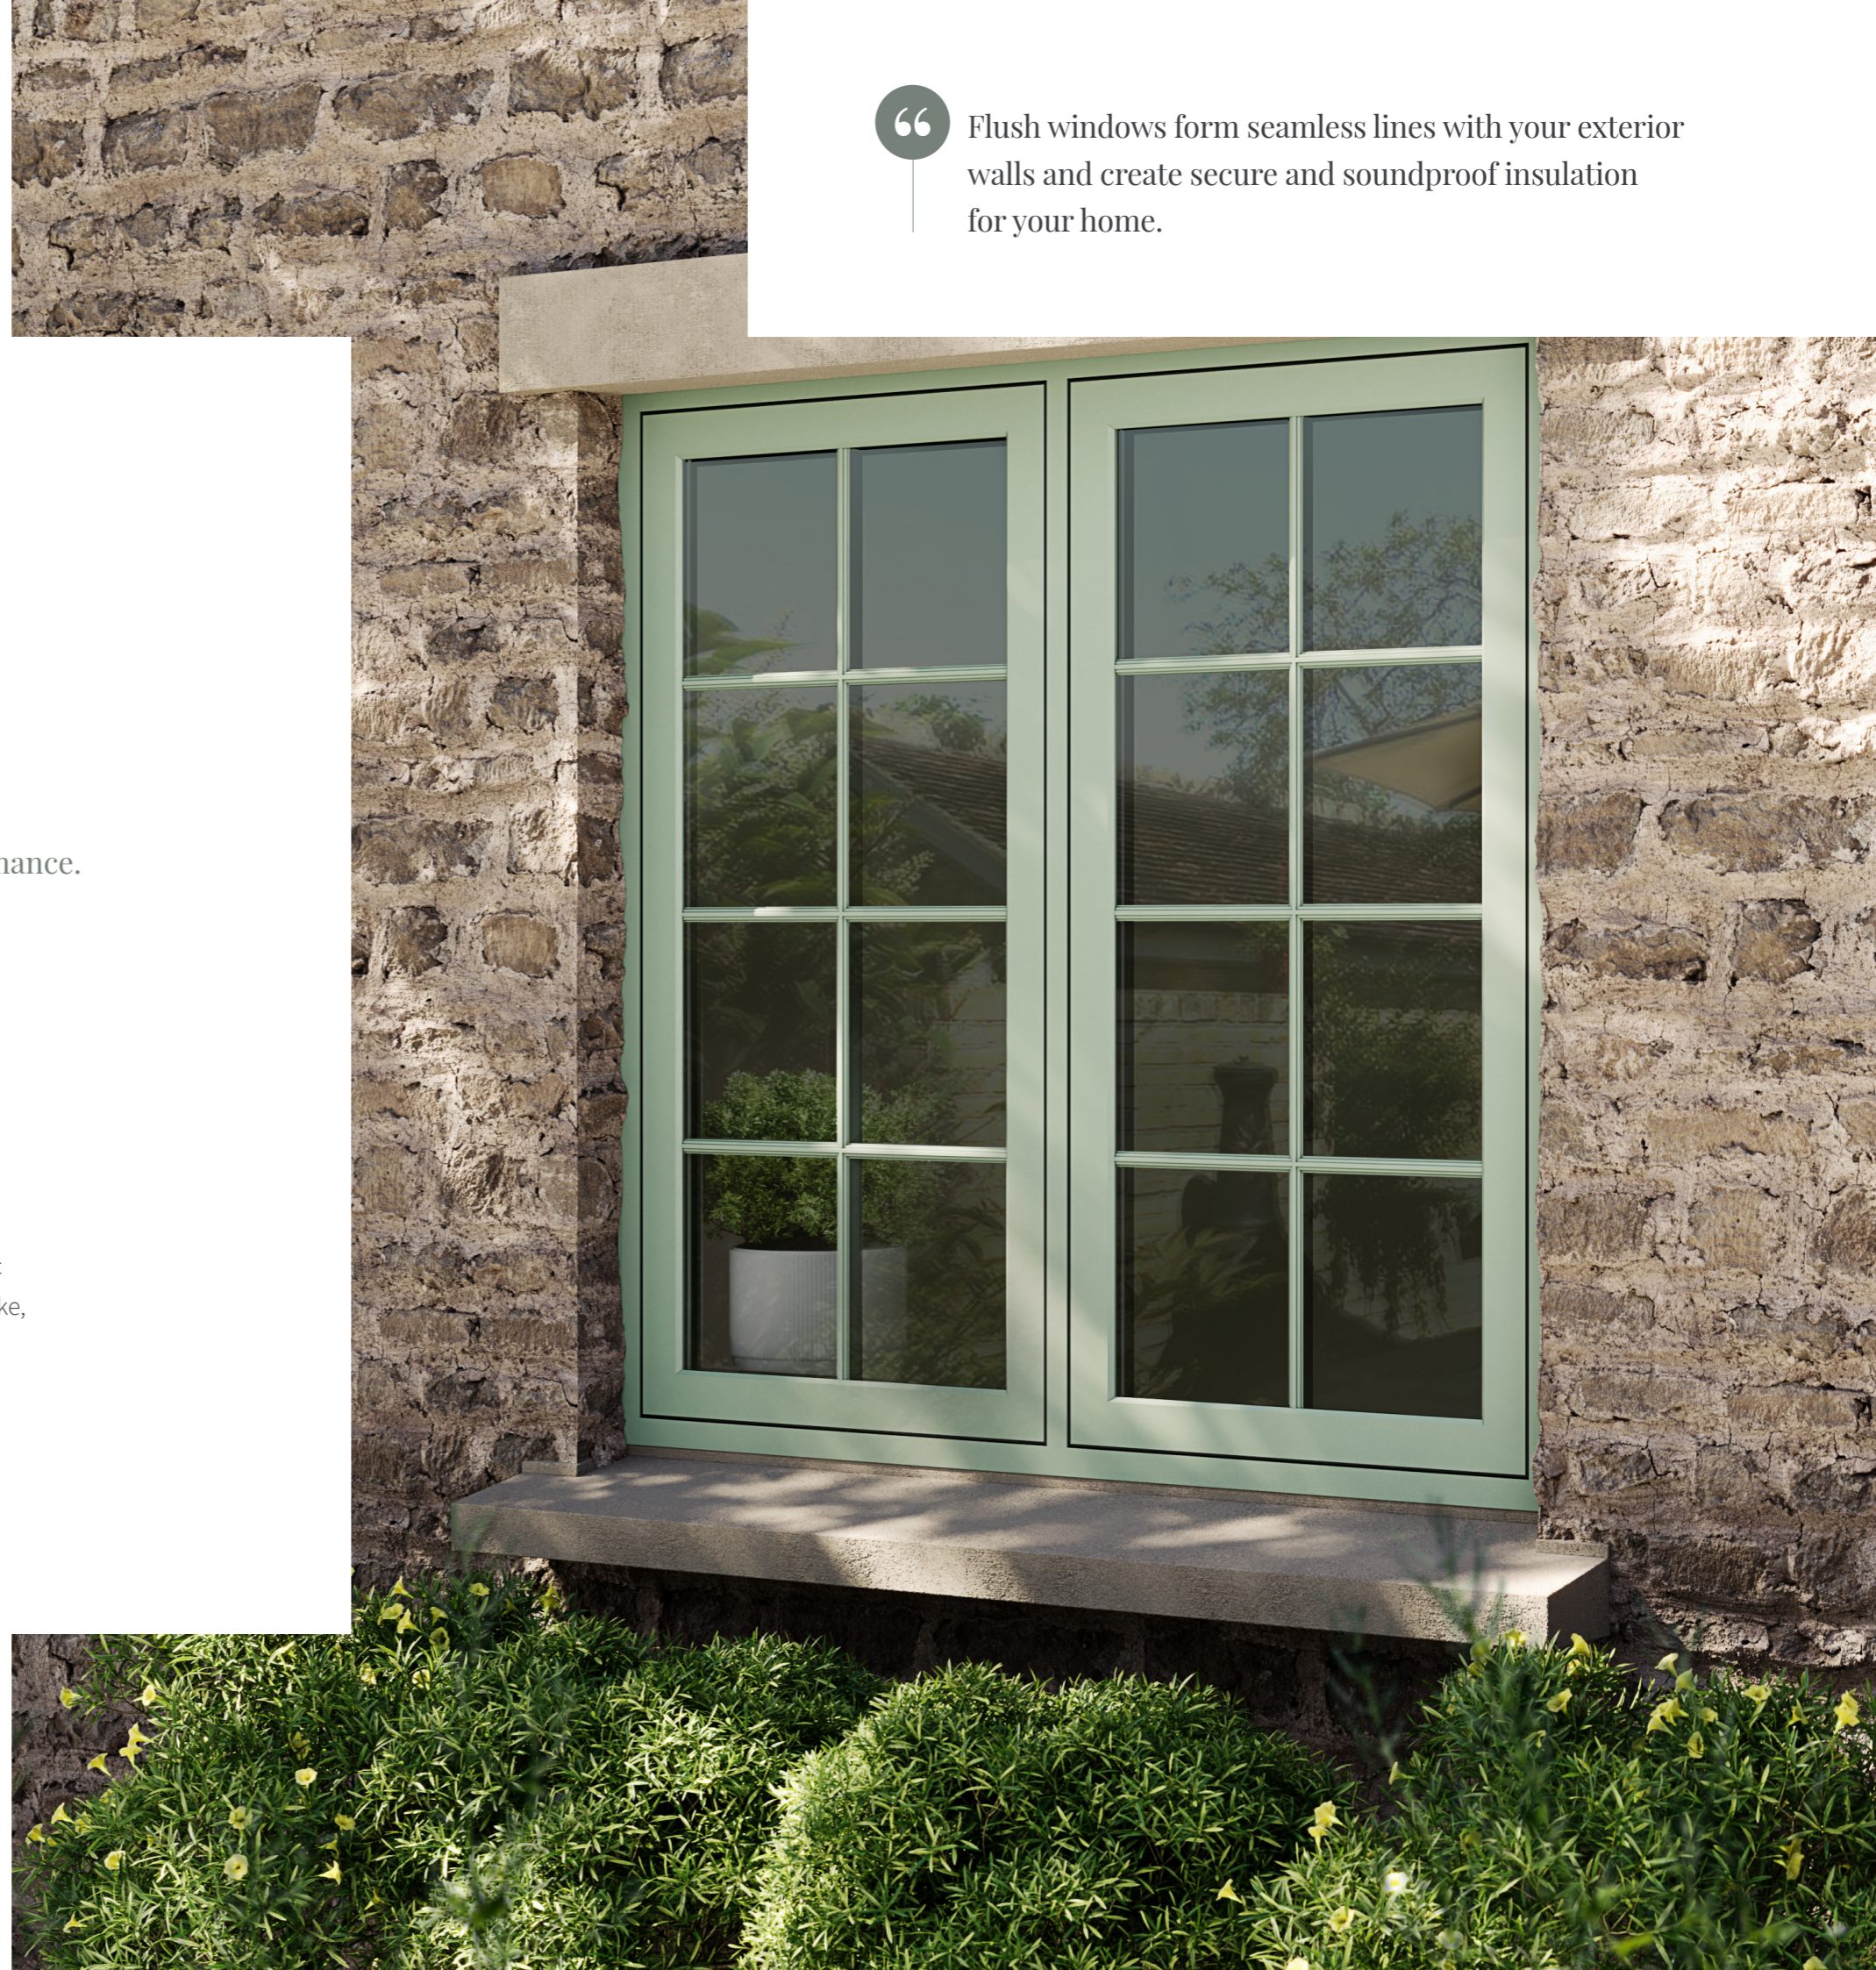

Flush Windows

— Versatile style teamed with innovative performance.

Flush windows fuse the best of both worlds, evoking the elegance of traditional timber with the remarkable efficiency of modern uPVC materials. This is a style that demands zero compromise and works for every home.

Flush windows form seamless lines with your exterior walls and create secure and soundproof insulation for your home.

With a variety of colours and optional features, like heritage hardware and Georgian bars, it's an innovative and authentic choice for character properties and contemporary homes alike, making it the most flexible window on the market.

“ Flush windows form seamless lines with your exterior walls and create secure and soundproof insulation for your home.

i Product:
Flush Window with Georgian Bars
Colour:
Chartwell Green