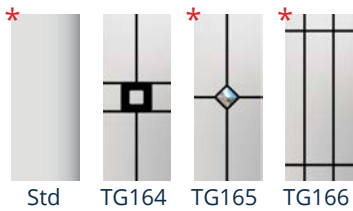

Raemoir: Chartwell finish with TG132 Glazing. Slendertech Handle, Spy View & Letterplate in Brushed Steel finish.

COLOUR OPTIONS

FRAME & DOOR

ROTHIE

— *Elite Series* —

GLAZING OPTIONS

** Glazing available in a range of glass finishes, see Page 23.*