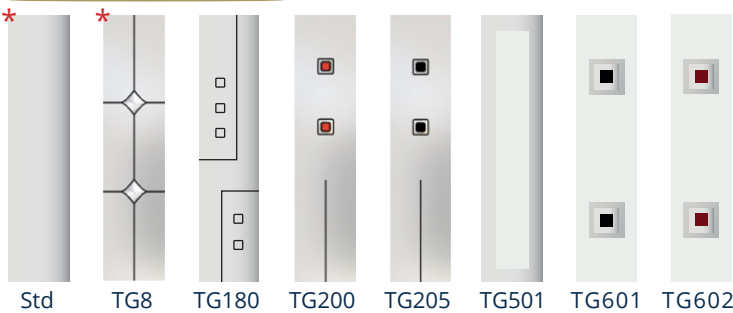

Letterplate can be mounted in Centre position.

Glensesk II: Chartwell finish with TG501 Glazing. Lever Handle, Doctors Knocker & Letterplate in Chrome finish.

GLENESK SOLID

Elite Series

ACCESSORIES

Limited handle options available, see Page 23 for hardware and colour finishes.

Letterplate can be mounted in Centre position.

Glenesk Solid: Golden Oak finish. Lever Handle, Knocker with Viewer & Letterplate in Gold finish.

GLEN TANAR

Elite Series

GLAZING OPTIONS

* Glazing available in a range of glass finishes, see Page 23.