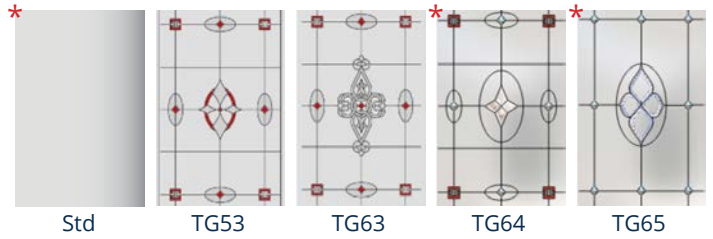

Craigievar: Golden Oak finish with TG501 Glazing. 1200mm Cranked Handle & Letterplate in Brushed Steel finish.

CRATHES

Elite Series

GLAZING OPTIONS

* Glazing available in a range of glass finishes, see Page 23.