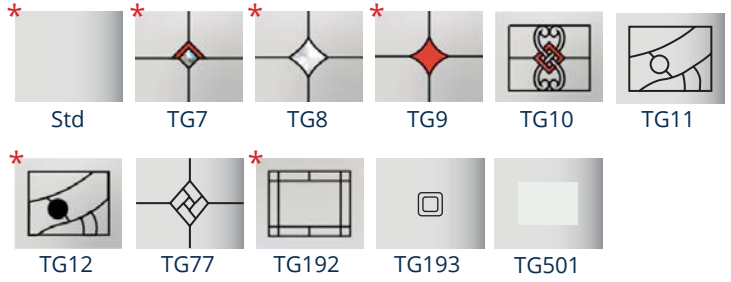

Letterplate can be mounted in Centre or Low positions.

Garlogie: Chartwell finish with Standard Glazing. Lever Handle in Gold finish.

GLENESK I

Elite Series

GLAZING OPTIONS

* Glazing available in a range of glass finishes, see Page 23.