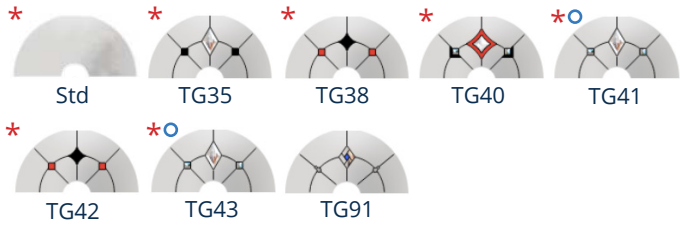

Letterplate can be mounted in Low position.

Strathdon: Red finish with TG501 Glazing. Lever Handle & Letterplate in Chrome finish.

ST CYRUS I

Elite Series

GLAZING OPTIONS

* Glazing available in a range of glass finishes, see Page 23.