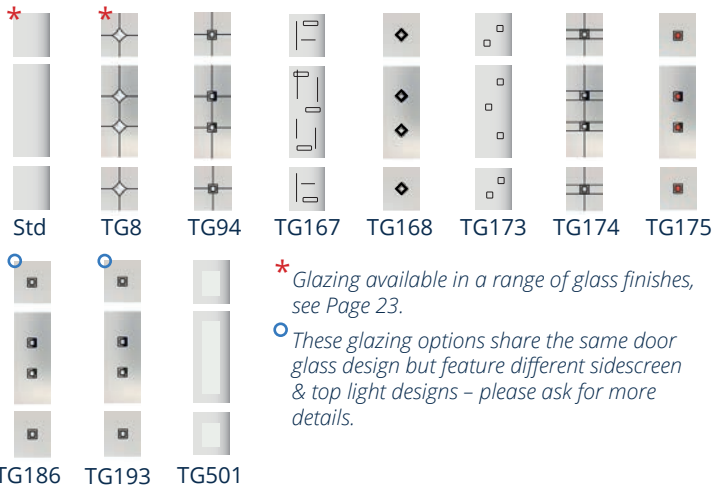

ST CYRUS SOLID

Elite Series

ACCESSORIES

Limited handle options available, see Page 23 for hardware and colour finishes.

Letterplate can be mounted in Centre position.

St Cyrus Solid: Rosewood finish. Lever Handle, Doctors Knocker & Letterplate in Chrome finish.

COLOUR OPTIONS

FRAME & DOOR

TARLAIR

Elite Series

GLAZING OPTIONS

ACCESSORIES

A range of handles and door accessories available, see Page 23 for hardware and colour finishes.

Letterplate can be mounted in Centre or Low positions.

Tarlair: Chartwell finish with TG186 Glazing. 1200mm Cranked Handle, Spy View & letterplate in Brushed Steel finish.

TURRIFF GLAZED

Elite Series

GLAZING OPTIONS

* Glazing available in a range of glass finishes, see Page 23.