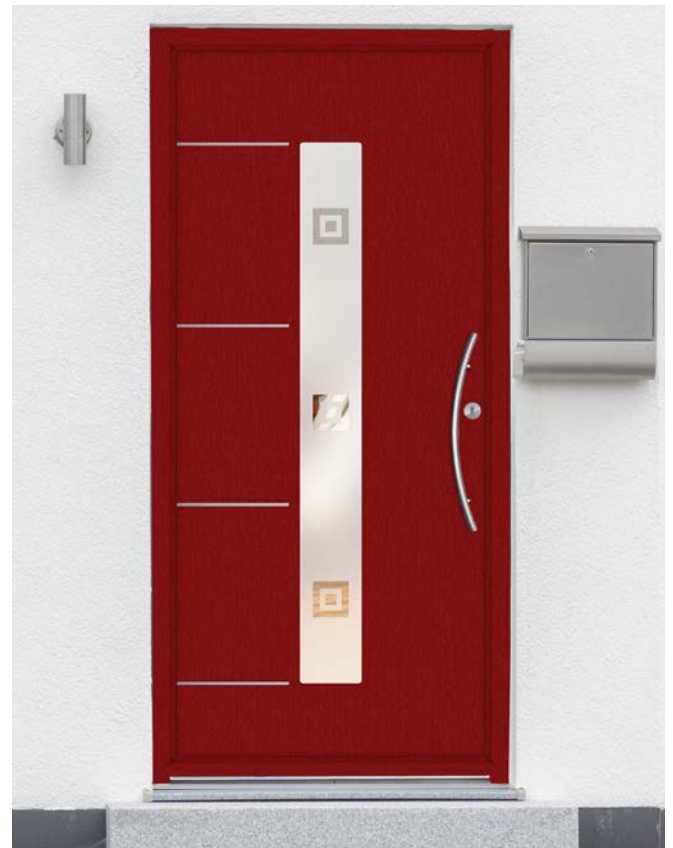

Menie: Red finish with TG507 Glazing. 600mm Curved Handle & Round Escutcheon in Brushed Steel finish.