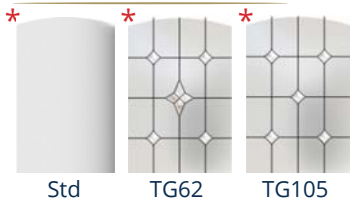

GLAZING OPTIONS

* Glazing available in a range of glass finishes, see Page 23.

ACCESSORIES

A range of handles and door accessories available, see Page 23 for hardware and colour finishes.

Letterplate can be mounted in Centre or Low positions.