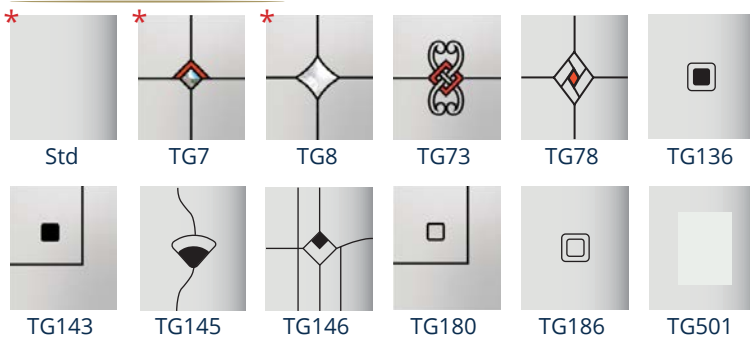

Letterplate can be mounted in High, Centre or Low positions.

Kinnaird: Red finish with TG195 Glazing. 1200mm Cranked Handle & Letterplate in Brushed Steel finish.

LOANHEAD

Elite Series

GLAZING OPTIONS

* Glazing available in a range of glass finishes, see Page 23.