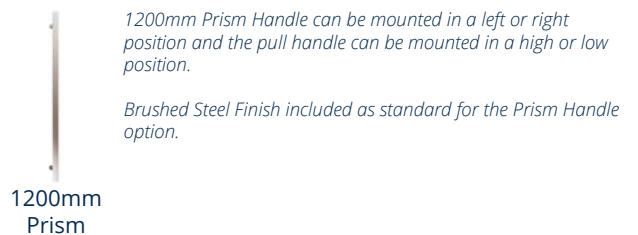

Round Escutcheon in Brushed Steel Finish included as standard for these Handle options.

Round Escutcheon can be replaced with Finger Pull Escutcheon in Brushed Steel finish only if mounted in High Position.

HANDLE / HARDWARE COLOUR

NEW FOR 2025

Elite Series Plus

NEW COLOUR OPTIONS

FRAME & DOOR

NEW DOOR HANDLES

CUSTOMISATION CHART - HANDLES & HARDWARE AVAILABILITY

ELITE SERIES