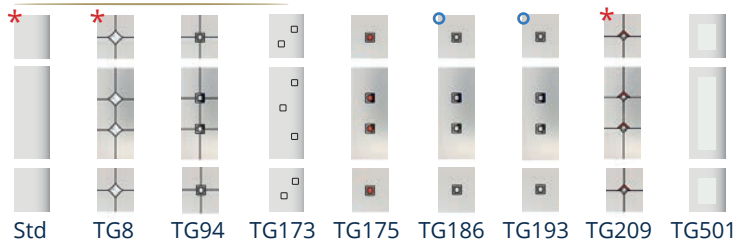

GLAZING OPTIONS

* Glazing available in a range of glass finishes, see Page 23.

o These glazing options share the same door glass design but feature different sidescreen & top light designs – please ask for more details.

ACCESSORIES

Spy View supplied as standard. A range of handles and door accessories available, see Page 23 for hardware and colour finishes.

Letterplate can be mounted in Low position.