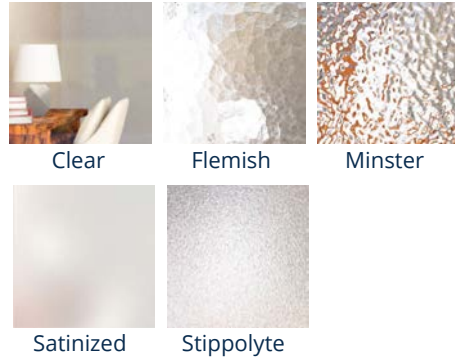

CUSTOMISATION

Elite Series Plus

COLOUR OPTIONS

FRAME & DOOR

STANDARD TEXTURED GLASS

DOOR LOCK ESCUTCHEON

DOOR HANDLES

600mm Curved & Slendertech Handles can be mounted in High or Low Positions (with the 1200mm Cranked Handle the Round Escutcheon can be mounted in High or Low position).