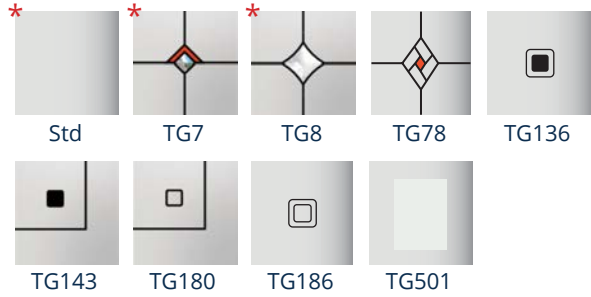

CAMMACHMORE

Elite Series

GLAZING OPTIONS

* Glazing available in a range of glass finishes, see Page 23.

ACCESSORIES

Spy View supplied as standard. A range of handles and door accessories available, see Page 23 for hardware and colour finishes.

Letterplate can be mounted in Centre or Low positions.