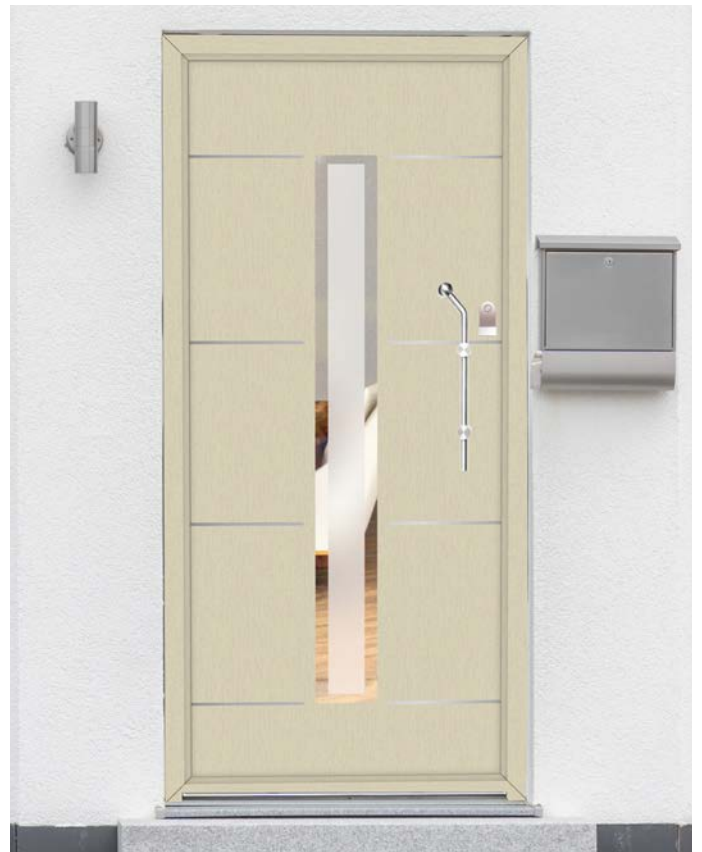

Glenbervie: Cream finish with TG501 Glazing. Slendertech Handle & Finger Pull Escutcheon in Brushed Steel finish.