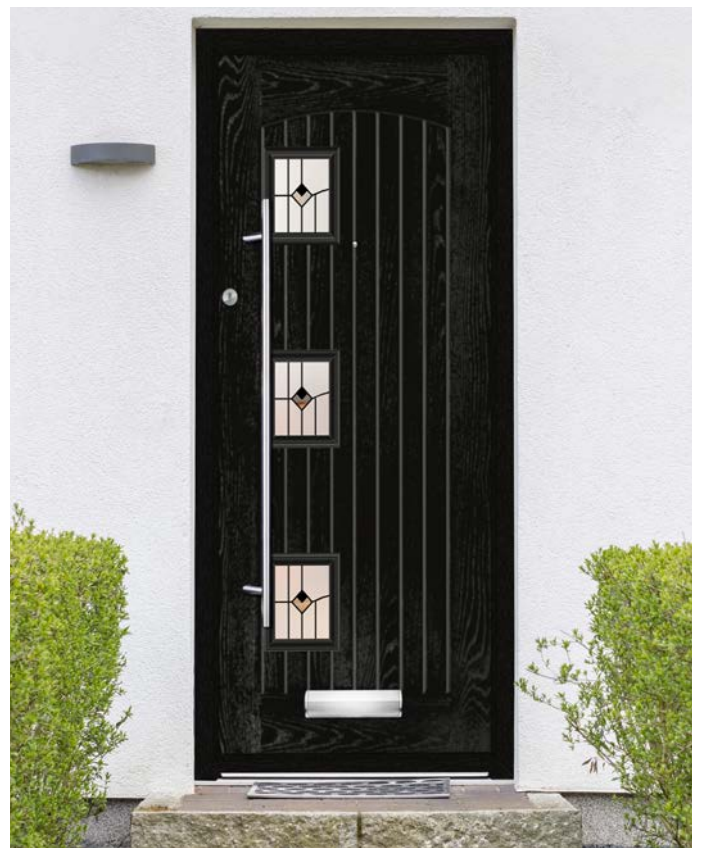

FRAME & DOOR

PITCAPLE

— Elite Series —

GLAZING OPTIONS

ACCESSORIES

Spy View supplied as standard. A range of handles and door accessories available, see Page 23 for hardware and colour finishes.

Letterplate can be mounted in Centre or Low positions.