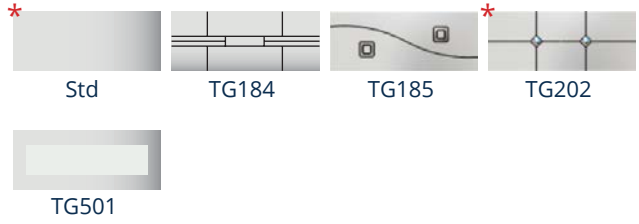

OLD RAYNE

Elite Series

GLAZING OPTIONS

* Glazing available in a range of glass finishes, see Page 23.

ACCESSORIES

Spy View supplied as standard. A range of handles and door accessories available, see Page 23 for hardware and colour finishes.

Letterplate can be mounted in Centre or Low positions.