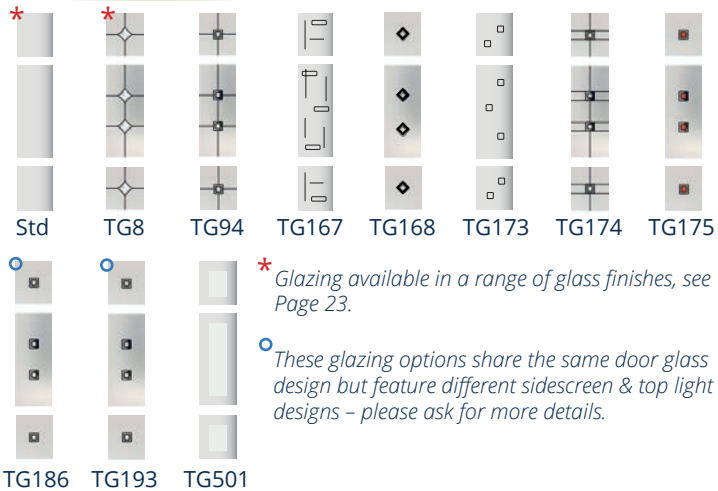

GLAZING OPTIONS

* Glazing available in a range of glass finishes, see Page 23.

ACCESSORIES

Limited handle options available, see Page 23 for hardware and colour finishes.

Letterplate can be mounted in Centre position.

Letterplate can be mounted in Centre or Low positions.

Old Rayne: Anthracite finish with TG185 Glazing and matching Full-Height Sidescreens. Slendertech Handle, Spy View & Letterplate in Brushed Steel finish.

OYNE

Elite Series

GLAZING OPTIONS

ACCESSORIES

Spy View supplied as standard. A range of handles and door accessories available, see Page 23 for hardware and colour finishes.

Letterplate can be mounted in Centre or Low positions.