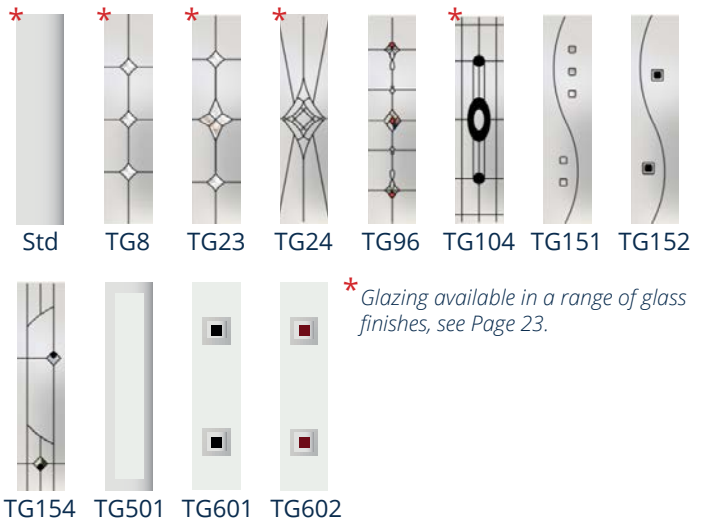

Letterplate can be mounted in Centre or Low positions.

Parkhill: Burgundy finish with Standard Glazing (Cotswold finish). Lever Pad Handle, Spy View & Letterplate in Brushed Steel finish.

COLOUR OPTIONS

FRAME & DOOR

PITCAPLE

— Elite Series —

GLAZING OPTIONS

ACCESSORIES

Spy View supplied as standard. A range of handles and door accessories available, see Page 23 for hardware and colour finishes.

Letterplate can be mounted in Centre or Low positions.

Pitcaple: Blackened Oak finish with TG146 Glazing. 1200mm Cranked Handle, Spy View & Letterplate in Brushed Steel finish.

POTARCH GLAZED

Elite Series

GLAZING OPTIONS

ACCESSORIES

Limited handle options available, see Page 23 for hardware and colour finishes.

Letterplate can be mounted in Centre position.

Potarch Glazed: Blue finish with TG24 Glazing (Stippolyte finish). Lever Handle, Knocker with Viewer & Letterplate in Chrome finish.

POTARCH SOLID

Elite Series