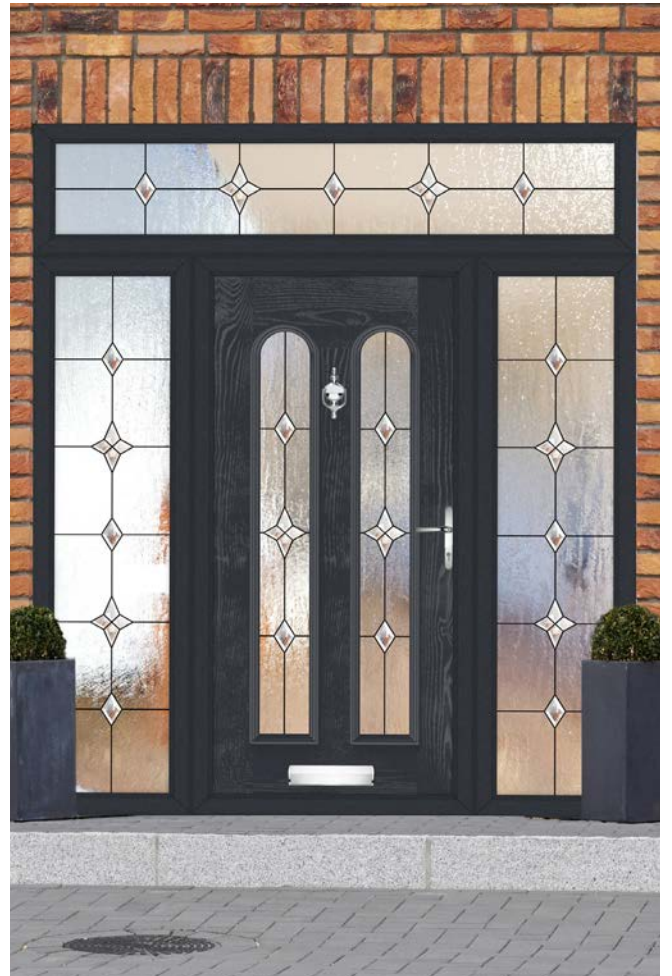

Skene Glazed: Anthracite finish with TG16 Glazing (Cotswold finish) and matching Full-Height Sidescreens & Top Light. Lever Handle & Solid Knocker in Chrome finish.