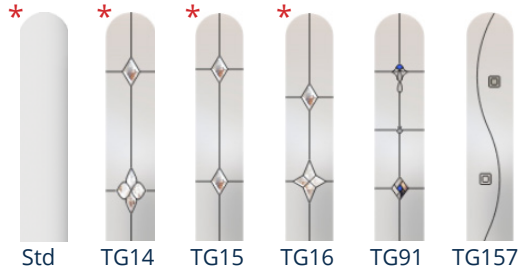

ACCESSORIES

A range of handles and door accessories available, see Page 23 for hardware and colour finishes.

Letterplate can be mounted in Centre or Low positions.

Rothie: Cream finish with Standard Glazing (Stippolyte finish). Lever Handle & Letterplate in Gold finish.

SKENE GLAZED

Elite Series

GLAZING OPTIONS

* Glazing available in a range of glass finishes, see Page 23.

ACCESSORIES

Limited handle options available, see Page 23 for hardware and colour finishes.

Letterplate can be mounted in Low position.