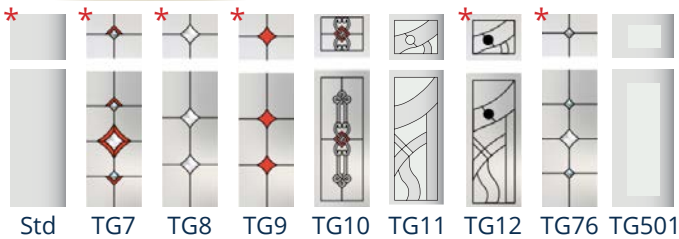

COLOUR OPTIONS

FRAME & DOOR

GLENESK II

Elite Series

GLAZING OPTIONS

* Glazing available in a range of glass finishes, see Page 23.

ACCESSORIES

Limited handle options available, see Page 23 for hardware and colour finishes.

Letterplate can be mounted in Centre position.

Glensesk II: Chartwell finish with TG501 Glazing. Lever Handle, Doctors Knocker & Letterplate in Chrome finish.

GLENESK SOLID

Elite Series

ACCESSORIES

Limited handle options available, see Page 23 for hardware and colour finishes.