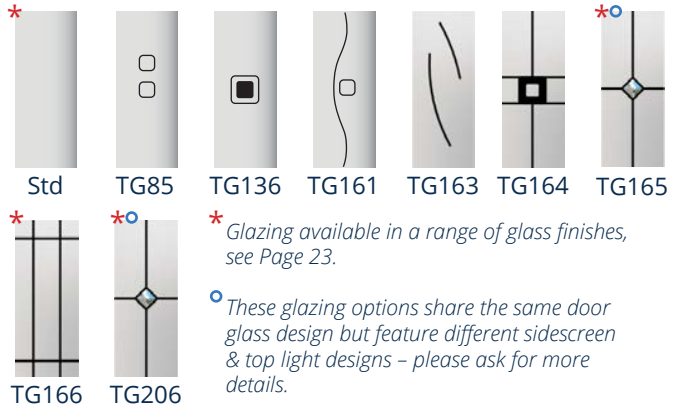

PARKHILL

— Elite Series —

GLAZING OPTIONS

ACCESSORIES

Spy View supplied as standard. A range of handles and door accessories available, see Page 23 for hardware and colour finishes.

Letterplate can be mounted in Centre or Low positions.