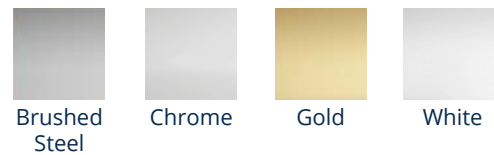

HANDLE / HARDWARE COLOUR

1200mm Cranked, 600mm Curved & Slendertech are only available in Brushed Steel.