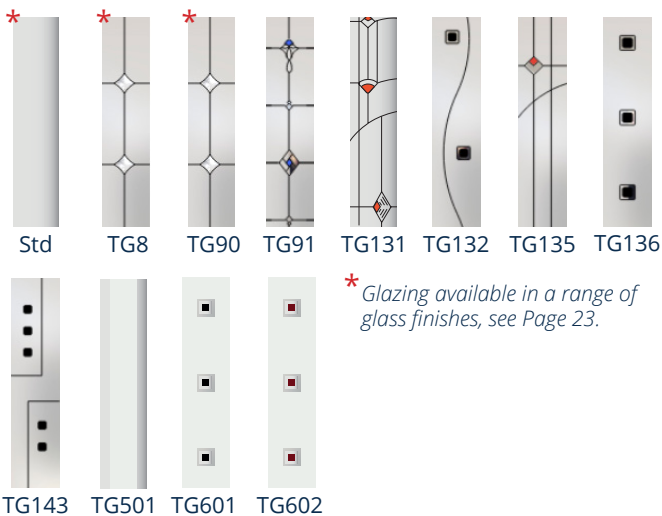

Letterplate can be mounted in Low position.

Skene Solid: Green finish. Lever Pad Handle, Knocker with Viewer & Letterplate in Chrome finish.

SLAINS

Elite Series

GLAZING OPTIONS

* Glazing available in a range of glass finishes, see Page 23.

ACCESSORIES

A range of handles and door accessories available, see Page 23 for hardware and colour finishes.

Letterplate can be mounted in Centre or Low positions.

Slains: Golden Oak finish with TG59 Glazing (Stippolyte finish). 600mm Curved Handle & Letterplate in Brushed Steel finish.

COLOUR OPTIONS

FRAME & DOOR

STRATHDON

Elite Series

GLAZING OPTIONS

* Glazing available in a range of glass finishes, see Page 23.

ACCESSORIES

A range of handles and door accessories available, see Page 23 for hardware and colour finishes.

Letterplate can be mounted in Low position.

Strathdon: Red finish with TG501 Glazing. Lever Handle & Letterplate in Chrome finish.

ST CYRUS I

Elite Series

GLAZING OPTIONS

* Glazing available in a range of glass finishes, see Page 23.