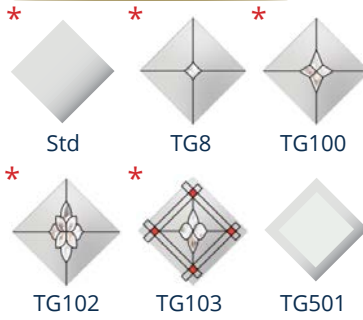

Letterplate can be mounted in High, Centre or Low positions.

Dunnottar: Blue finish with TG155 Glazing. Finger Pull Escutcheon & Letterplate in Chrome finish.

ESSLEMONT

Elite Series

GLAZING OPTIONS

* Glazing available in a range of glass finishes, see Page 23.