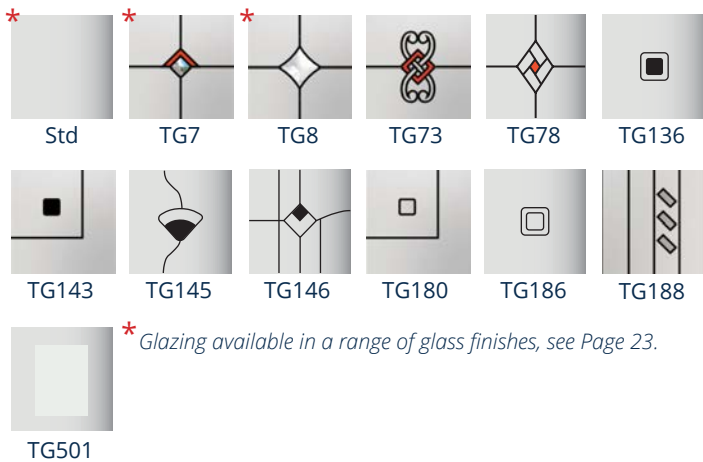

Ardoe: Anthracite finish with TG8 Glazing (Flemish finish). Lever Handle & Letterplate in Chrome finish.

COLOUR OPTIONS

FRAME & DOOR

BELMONT

— Elite Series —

GLAZING OPTIONS

* Glazing available in a range of glass finishes, see Page 23.