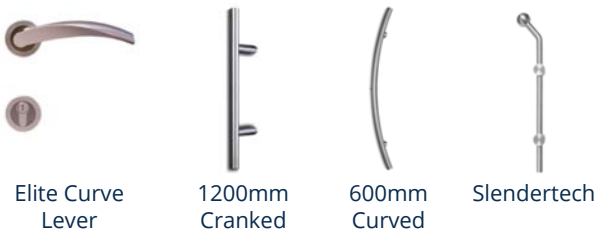

CUSTOMISATION

Elite Series Plus

COLOUR OPTIONS

FRAME & DOOR

STANDARD TEXTURED GLASS

DOOR LOCK ESCUTCHEON

DOOR HANDLES

600mm Curved & Slendertech Handles can be mounted in High or Low Positions (with the 1200mm Cranked Handle the Round Escutcheon can be mounted in High or Low position).

Round Escutcheon in Brushed Steel Finish included as standard for these Handle options.

Round Escutcheon can be replaced with Finger Pull Escutcheon in Brushed Steel finish only if mounted in High Position.