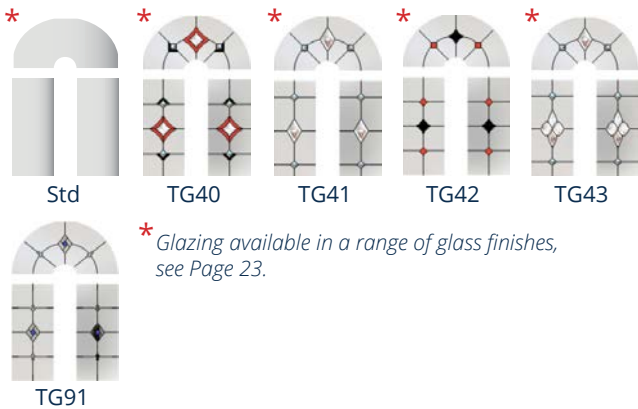

Letterplate can be mounted in Centre position.

St Cyrus I: Rosewood finish with Standard Glazing (Minster finish). Lever Handle, Solid Knocker & Letterplate in Gold finish.

ST CYRUS II

Elite Series

GLAZING OPTIONS

* Glazing available in a range of glass finishes, see Page 23.

ACCESSORIES

Limited handle options available, see Page 23 for hardware and colour finishes.

Letterplate can be mounted in Centre position.

St Cyrus II: Silver Grey finish with TG41 Glazing (Satinized finish). Lever Handle, Spy View & Letterplate in Chrome finish.