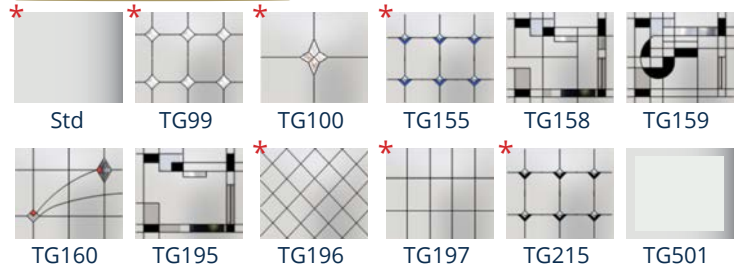

KINNAIRD

Elite Series

GLAZING OPTIONS

* Glazing available in a range of glass finishes, see Page 23.

ACCESSORIES

A range of handles and door accessories available, see Page 23 for hardware and colour finishes.

Letterplate can be mounted in High, Centre or Low positions.