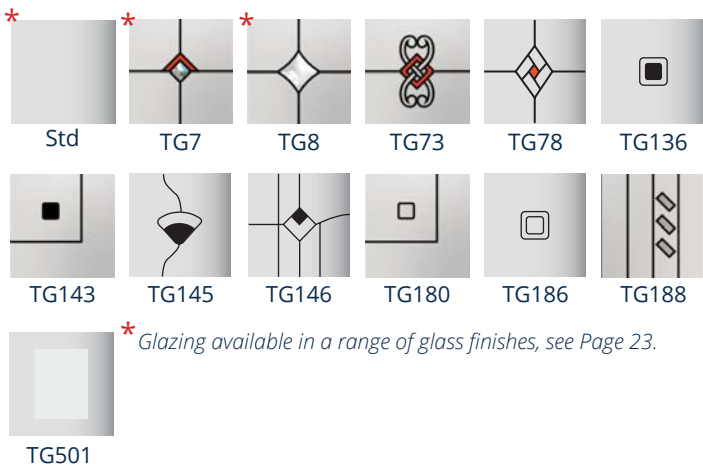

Letterplate can be mounted in Centre or Low positions.

Parkhill: Burgundy finish with Standard Glazing (Cotswold finish). Lever Pad Handle, Spy View & Letterplate in Brushed Steel finish.

COLOUR OPTIONS

FRAME & DOOR

PITCAPLE

— Elite Series —

GLAZING OPTIONS

ACCESSORIES

Spy View supplied as standard. A range of handles and door accessories available, see Page 23 for hardware and colour finishes.

Letterplate can be mounted in Centre or Low positions.