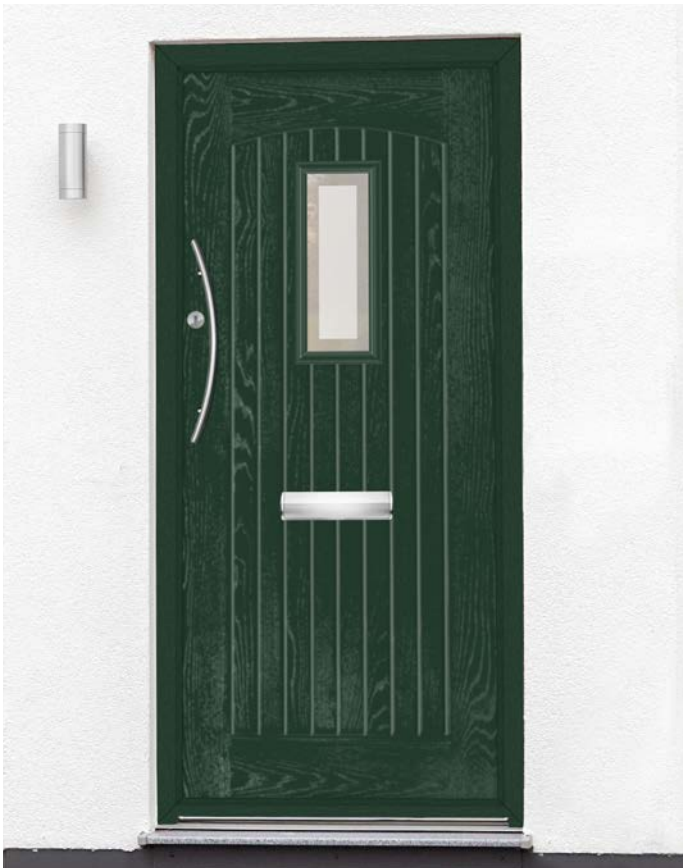

Johnshaven: Green finish with TG501 Glazing. 600mm Curved Handle & Letterplate in Brushed Steel finish.