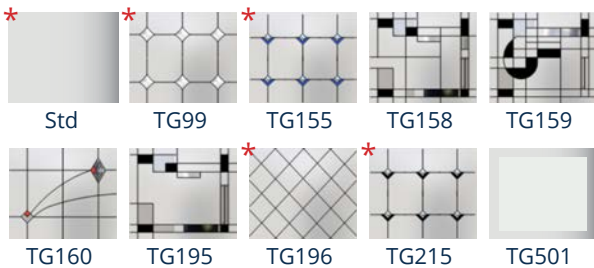

GLAZING OPTIONS

* Glazing available in a range of glass finishes, see Page 23.

ACCESSORIES

A range of handles and door accessories available, see Page 23 for hardware and colour finishes.

Letterplate can be mounted in High, Centre or Low positions.