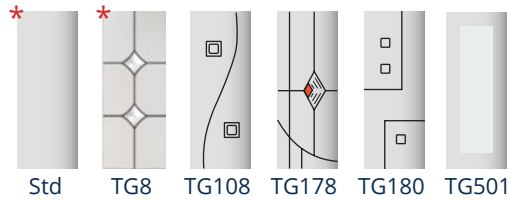

JOHNHAVEN

Elite Series

GLAZING OPTIONS

* Glazing available in a range of glass finishes, see Page 23.

ACCESSORIES

A range of handles and door accessories available, see Page 23 for hardware and colour finishes.

Letterplate can be mounted in Centre or Low positions.