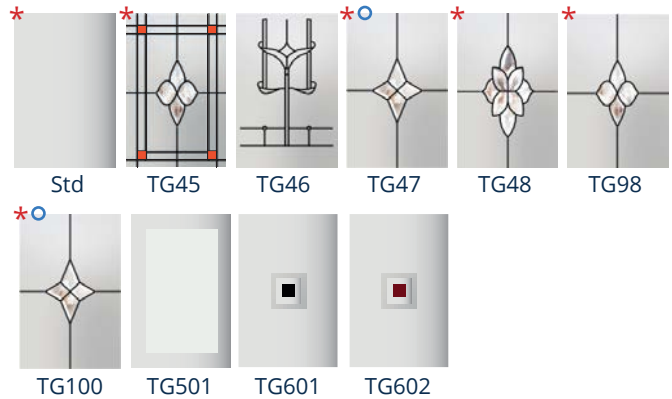

ST CYRUS SOLID

Elite Series

ACCESSORIES

Limited handle options available, see Page 23 for hardware and colour finishes.

Letterplate can be mounted in Centre position.

St Cyrus Solid: Rosewood finish. Lever Handle, Doctors Knocker & Letterplate in Chrome finish.

COLOUR OPTIONS

FRAME & DOOR

TARLAIR

Elite Series

GLAZING OPTIONS

ACCESSORIES

A range of handles and door accessories available, see Page 23 for hardware and colour finishes.

Letterplate can be mounted in Centre or Low positions.

Tarlair: Chartwell finish with TG186 Glazing. 1200mm Cranked Handle, Spy View & letterplate in Brushed Steel finish.

TURRIFF GLAZED

Elite Series

GLAZING OPTIONS

* Glazing available in a range of glass finishes, see Page 23.