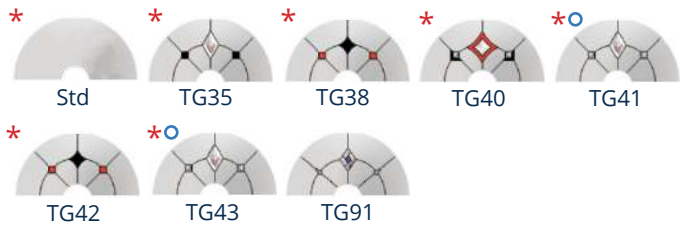

GLAZING OPTIONS

* Glazing available in a range of glass finishes, see Page 23.

o These glazing options share the same door glass design but feature different sidescreen & top light designs - please ask for more details.

ACCESSORIES

Limited handle options available, see Page 23 for hardware and colour finishes.

Letterplate can be mounted in Centre position.

Options continued from Page 18