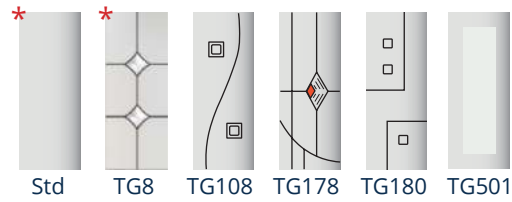

Letterplate can be mounted in Centre or Low positions.

Glen Tanar: Cream finish with TG180 Glazing. 1200mm Cranked Handle, Spy View & Letterplate in Brushed Steel finish.

JOHNSHAVEN

Elite Series

GLAZING OPTIONS