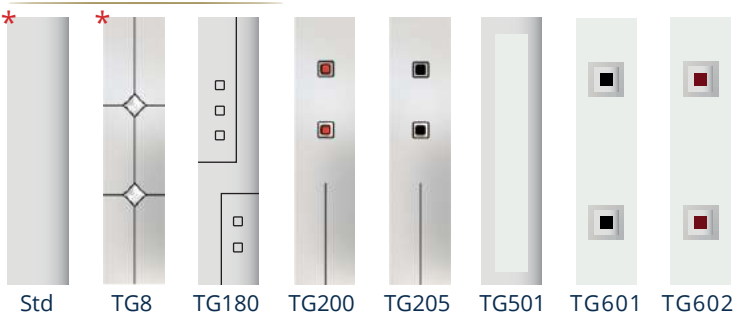

GLAZING OPTIONS

* Glazing available in a range of glass finishes, see Page 23.

ACCESSORIES

Spy View supplied as standard. A range of handles and door accessories available, see Page 23 for hardware and colour finishes.

Letterplate can be mounted in Centre or Low positions.