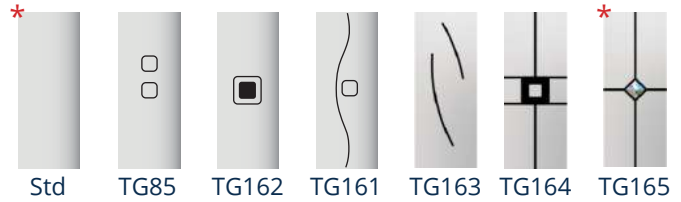

GLAZING OPTIONS

* TG164 and TG165 are marked with a red asterisk. A note below states: * Glazing available in a range of glass finishes, see Page 23.

ACCESSORIES

Spy View supplied as standard. A range of handles and door accessories available, see Page 23 for hardware and colour finishes.

Letterplate can be mounted in Centre or Low positions.

Options continued on Page 15