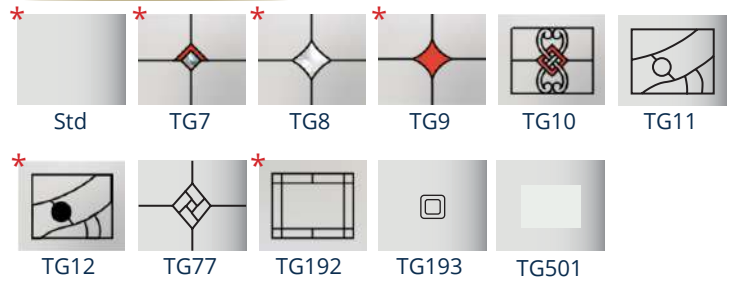

Letterplate can be mounted in Centre or Low positions.

Garlogie: Chartwell finish with Standard Glazing. Lever Handle in Gold finish.

GLENESK I

Elite Series

GLAZING OPTIONS

* Glazing available in a range of glass finishes, see Page 23.