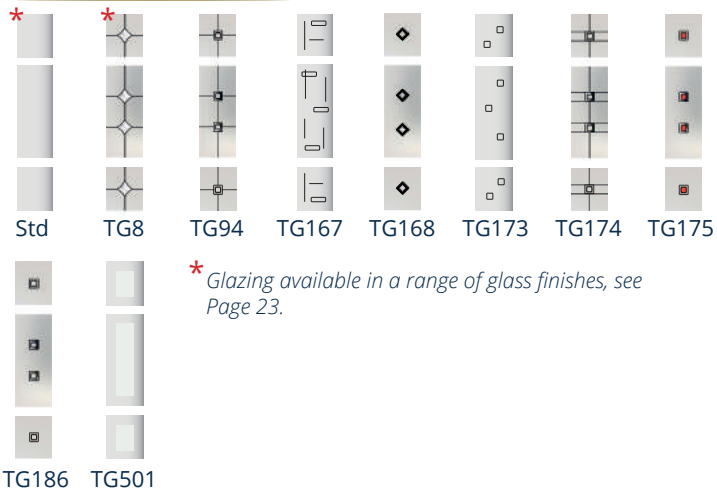

GLAZING OPTIONS

* Glazing available in a range of glass finishes, see Page 23.

ACCESSORIES

Spy View supplied as standard. A range of handles and door accessories available, see Page 23 for hardware and colour finishes.

Letterplate can be mounted in Centre or Low positions.