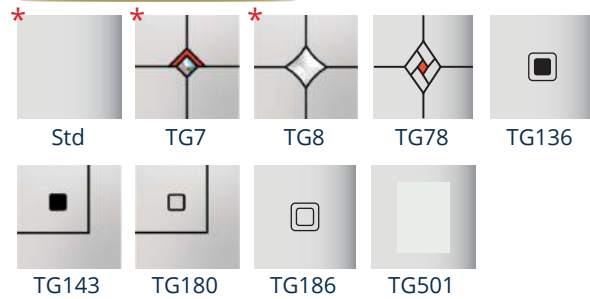

CAMMACHMORE

Elite Series

GLAZING OPTIONS

* Glazing available in a range of glass finishes, see Page 23.

ACCESSORIES

Spy View supplied as standard. A range of handles and door accessories available, see Page 23 for hardware and colour finishes.

Letterplate can be mounted in Centre or Low positions.

Cammachmore: Chartwell finish with TG501 Glazing. Slendertech Handle, Spy View & Letterplate in Brushed Steel finish.

Options continued from Page 4