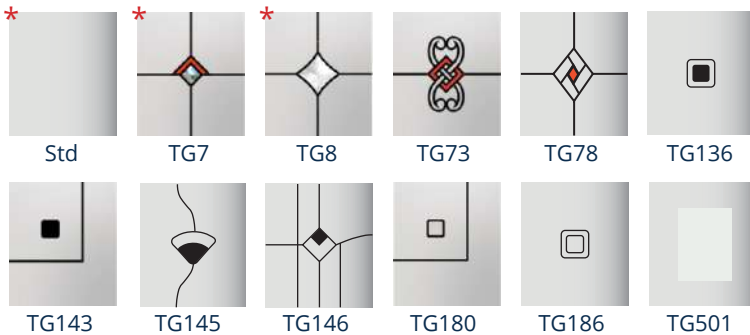

GLAZING OPTIONS

* Glazing available in a range of glass finishes, see Page 23.

ACCESSORIES

Spy View supplied as standard. A range of handles and door accessories available, see Page 23 for hardware and colour finishes.

Letterplate can be mounted in Centre or Low positions.