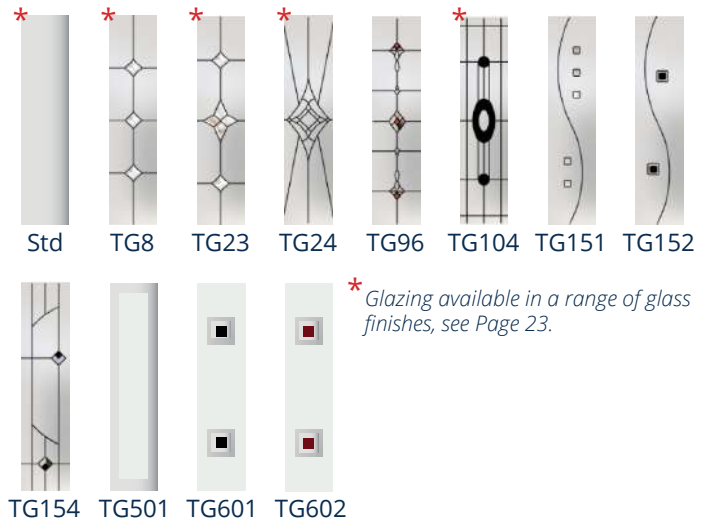

Letterplate can be mounted in Centre or Low positions.

Options continued on Page 15

COLOUR OPTIONS

FRAME & DOOR

PITCAPLE

Elite Series

GLAZING OPTIONS

* TG7, TG8, and TG146 are marked with a red asterisk. A note below states: * Glazing available in a range of glass finishes, see Page 23.

ACCESSORIES

Spy View supplied as standard. A range of handles and door accessories available, see Page 23 for hardware and colour finishes.

Letterplate can be mounted in Centre or Low positions.

Pitcaple: Blackened Oak finish with TG146 Glazing. 1200mm Cranked Handle, Spy View & Letterplate in Brushed Steel finish.

POTARCH GLAZED

Elite Series

GLAZING OPTIONS

ACCESSORIES

Limited handle options available, see Page 23 for hardware and colour finishes.

Letterplate can be mounted in Centre position.

Options continued from Page 14

POTARCH SOLID

Elite Series

ACCESSORIES

Limited handle options available, see Page 23 for hardware and colour finishes.

Letterplate can be mounted in Centre position.

Potarch Solid: Red finish. Lever Handle, Knocker with Viewer & Letterplate in Gold finish.