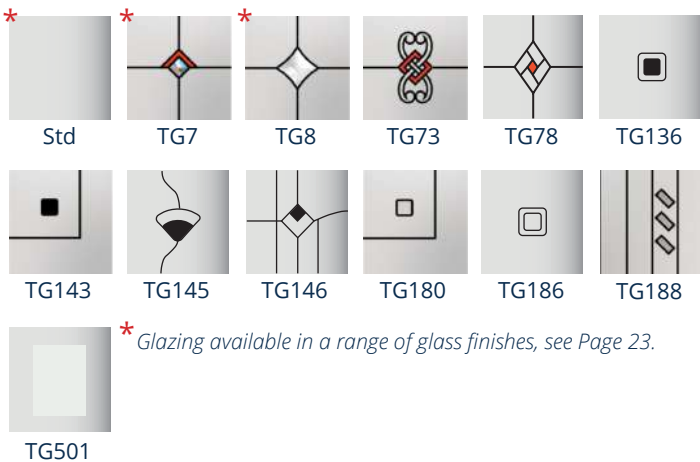

Letterplate can be mounted in Low position.

Options continued on Page 5

COLOUR OPTIONS

FRAME & DOOR

BELMONT

— Elite Series —

GLAZING OPTIONS

* Glazing available in a range of glass finishes, see Page 23.