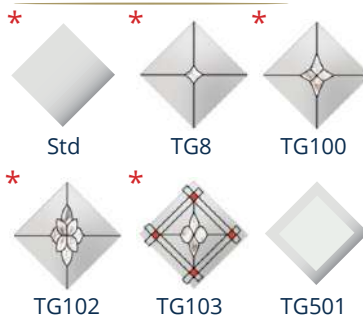

ESBLEMONT

Elite Series

GLAZING OPTIONS

* Glazing available in a range of glass finishes, see Page 23.

ACCESSORIES

A range of handles and door accessories available, see Page 23 for hardware and colour finishes.

Letterplate can be mounted in High, Centre or Low positions.