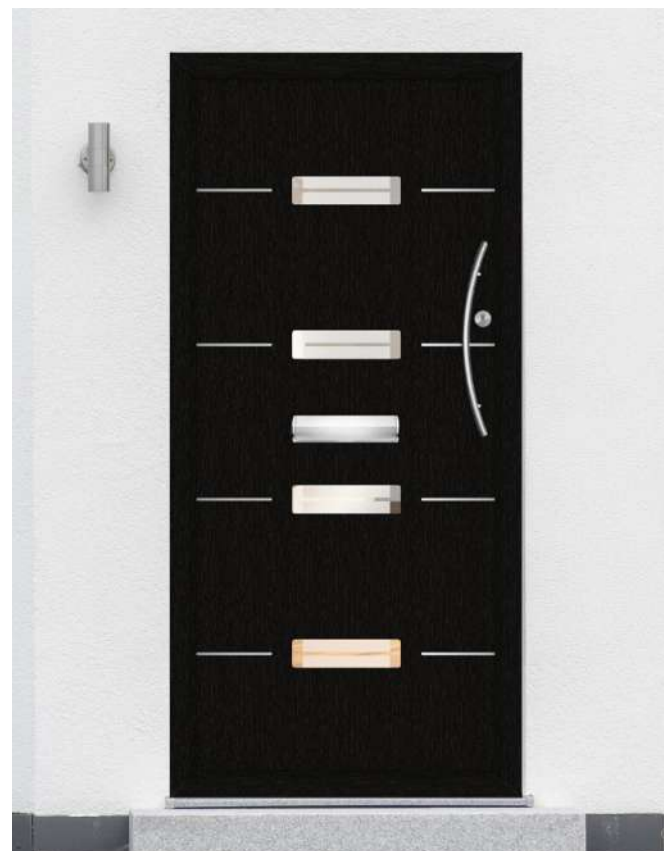

Sidescreens and Top Lights can also be added to all Elite Series Plus Doors, for more details see page 22.

Letterplate can be mounted in centre or low positions.

Options continued on Page 27

COLOUR OPTIONS

FRAME & DOOR

MARYCULTER

Elite Series Plus

GLAZING OPTIONS

* Glazing available in a range of glass finishes. See page 29.

ACCESSORIES

High or Low mounting positions available for certain handles. For full details on handles and accessories available, see page 29.

Sidescreens and Top Lights can also be added to all Elite Series Plus Doors, for more details see page 22.

Letterplate can be mounted in centre or low positions.

Maryculter: Blackened Oak finish with TG505 Glazing. 600mm Curved Handle, Round Escutcheon & Letterplate in Brushed Steel finish.

MELDRUM

— *Elite Series Plus* —

ACCESSORIES

High or Low mounting positions available for certain handles. For full details on handles and accessories available, see page 29.

Sidescreens and Top Lights can also be added to all Elite Series Plus Doors, for more details see page 22.