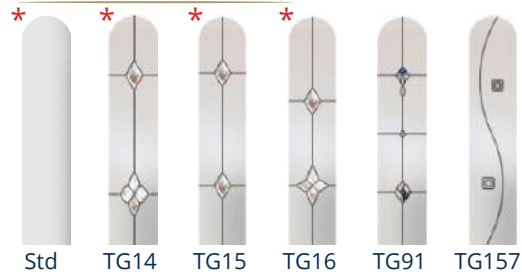

Letterplate can be mounted in Centre or Low positions.

Options continued on Page 17

COLOUR OPTIONS

FRAME & DOOR

ROTHIE

— Elite Series —

GLAZING OPTIONS

* Glazing available in a range of glass finishes, see Page 23.

ACCESSORIES

A range of handles and door accessories available, see Page 23 for hardware and colour finishes.

Letterplate can be mounted in Centre or Low positions.

Rothie: Cream finish with Standard Glazing (Stippolyte finish). Lever Handle & Letterplate in Gold finish.

SKENE GLAZED

Elite Series

GLAZING OPTIONS

* Glazing available in a range of glass finishes, see Page 23.

ACCESSORIES

Limited handle options available, see Page 23 for hardware and colour finishes.

Letterplate can be mounted in Low position.