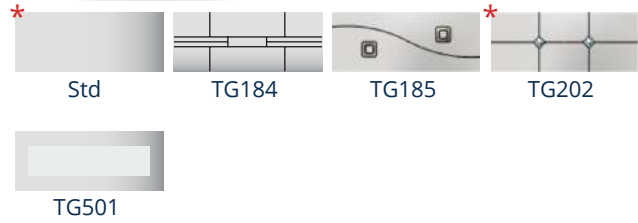

OLD RAYNE

Elite Series

GLAZING OPTIONS

* Glazing available in a range of glass finishes, see Page 23.

ACCESSORIES

Spy View supplied as standard. A range of handles and door accessories available, see Page 23 for hardware and colour finishes.

Letterplate can be mounted in Centre or Low positions.