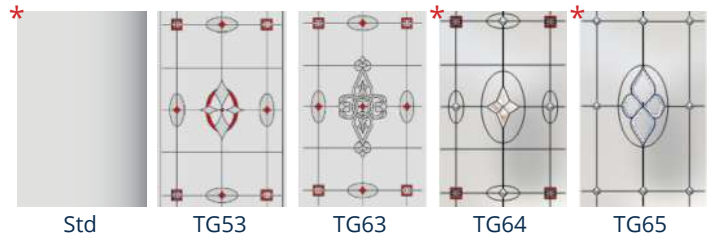

Letterplate can be mounted in Centre or Low positions.

Craigievar: Golden Oak finish with TG501 Glazing. 1200mm Cranked Handle & Letterplate in Brushed Steel finish.

CRATHES

Elite Series

GLAZING OPTIONS

* Glazing available in a range of glass finishes, see Page 23.