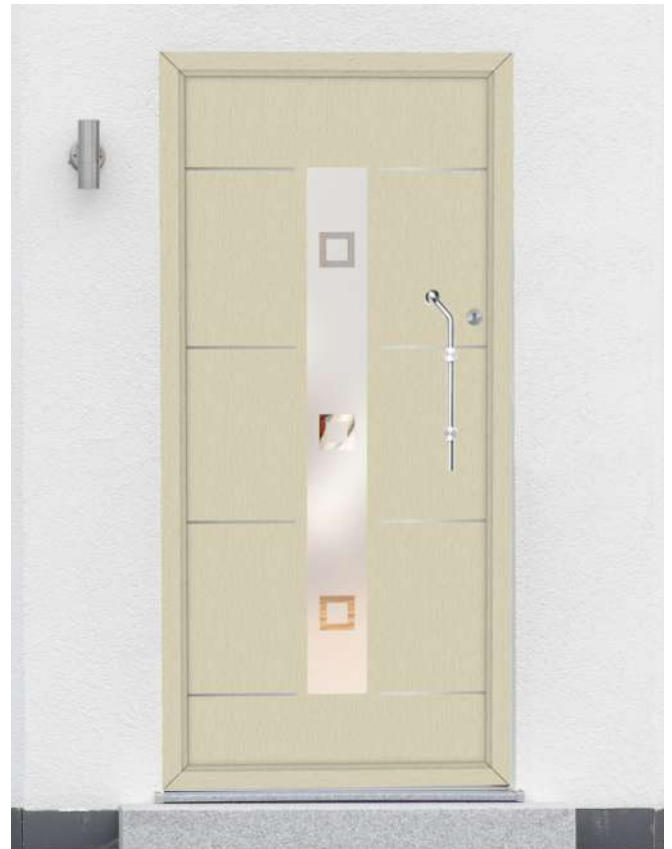

Glenbervie: Cream finish with TG509 Glazing. Slendertech Handle & Round Escutcheon in Brushed Steel finish.