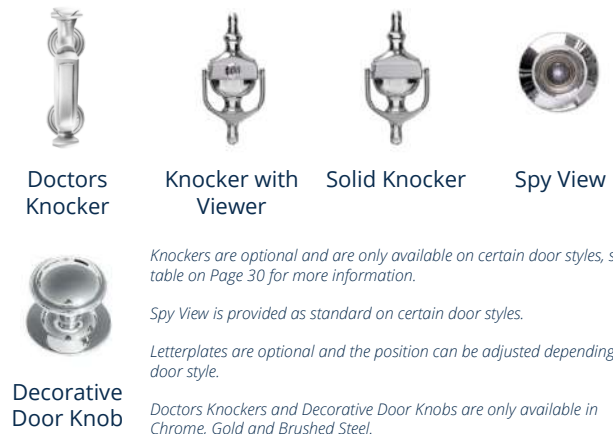

KNOCKERS / SPY VIEWS

Knockers are optional and are only available on certain door styles, see table on Page 30 for more information.

Spy View is provided as standard on certain door styles.

Letterplates are optional and the position can be adjusted depending on door style.

Doctors Knockers and Decorative Door Knobs are only available in Chrome, Gold and Brushed Steel.