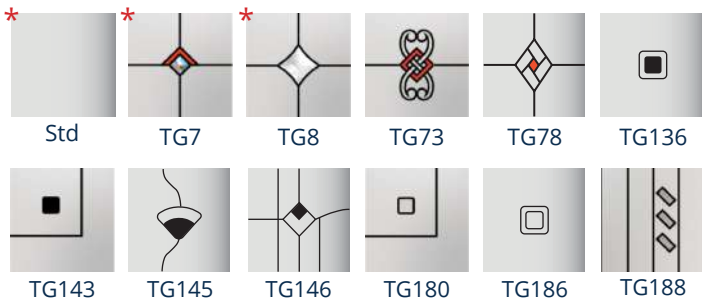

Letterplate can be mounted in Centre or Low positions.

Options continued on Page 15

COLOUR OPTIONS

FRAME & DOOR

PITCAPLE

Elite Series

GLAZING OPTIONS

* TG7, TG8, and TG146 are marked with a red asterisk. A note below states: * Glazing available in a range of glass finishes, see Page 23.