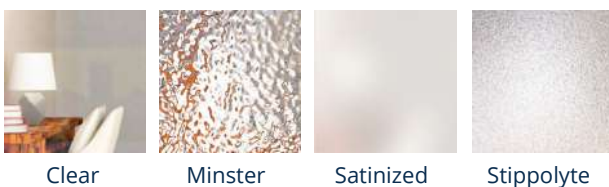

STANDARD TEXTURED GLASS