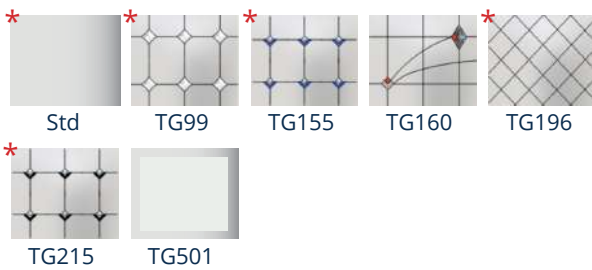

GLAZING OPTIONS

* Glazing available in a range of glass finishes, see Page 23.

ACCESSORIES

A range of handles and door accessories available, see Page 23 for hardware and colour finishes.

Letterplate can be mounted in High, Centre or Low positions.