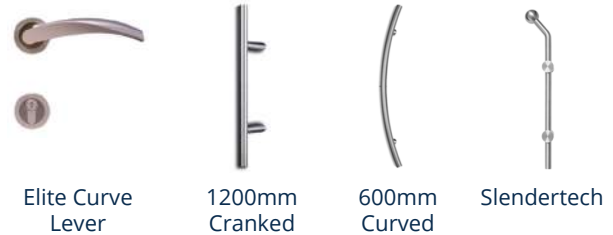

○ Colour only available on Elite Series Plus doors.

STANDARD TEXTURED GLASS

DOOR HANDLES

Elite Curve Lever

1200mm Cranked

600mm Curved

Slendertech

1200mm Prism