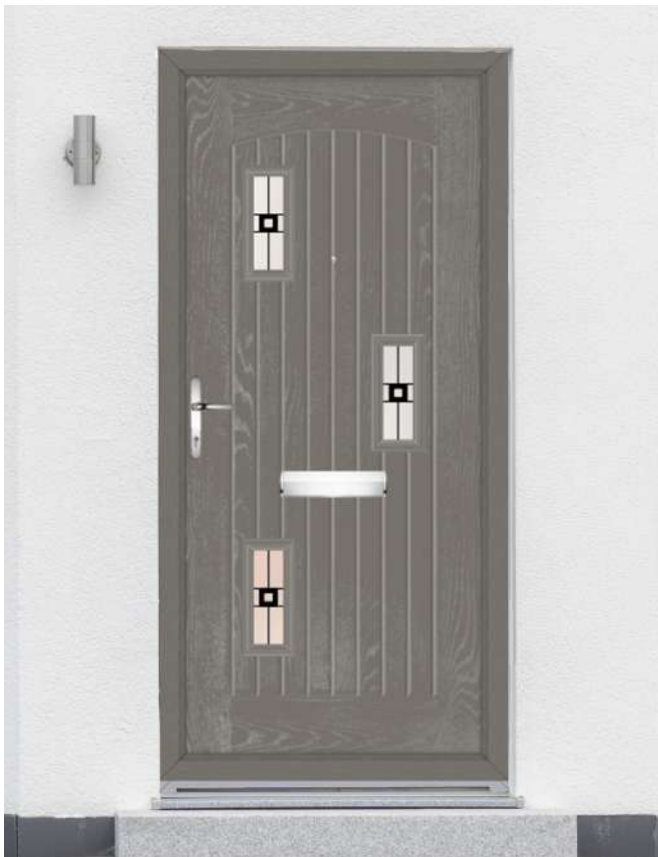

Options continued from Page 12

OYNE

Elite Series

GLAZING OPTIONS

* Glazing available in a range of glass finishes, see Page 23.

ACCESSORIES

Spy View supplied as standard. A range of handles and door accessories available, see Page 23 for hardware and colour finishes.

Letterplate can be mounted in Centre or Low positions.

Oyne: Agate Grey finish with TG167 Glazing. Lever Handle, Spy View & Letterplate in Brushed Steel finish.

Parkhill: Quartz Grey finish with TG164 Glazing. Lever Handle, Spy View & Letterplate in Chrome finish.