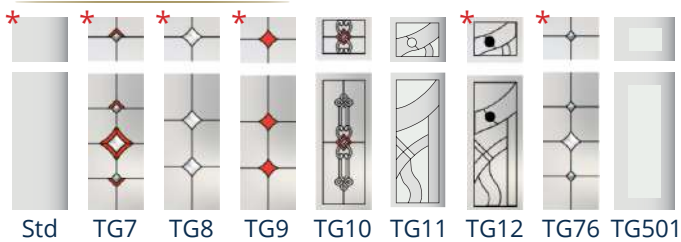

Options continued on Page 9

COLOUR OPTIONS

FRAME & DOOR

GLENESK II

Elite Series

GLAZING OPTIONS

* Glazing available in a range of glass finishes, see Page 23.

ACCESSORIES

Limited handle options available, see Page 23 for hardware and colour finishes.

Letterplate can be mounted in Centre position.

Glensk II: Chartwell finish with TG501 Glazing. Lever Handle, Doctors Knocker & Letterplate in Chrome finish.