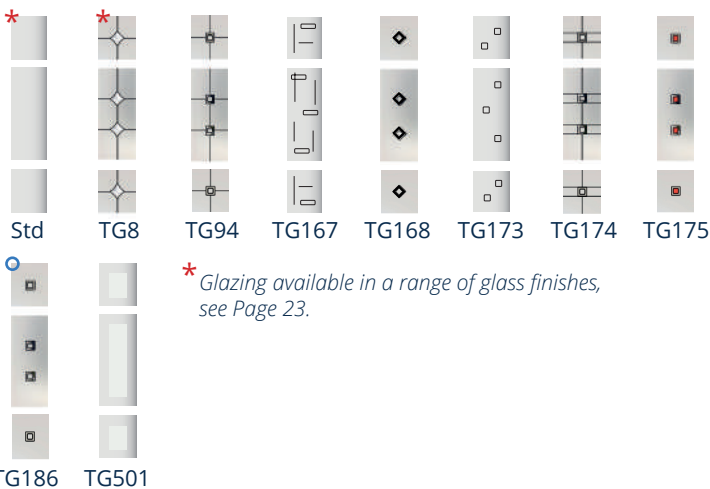

Limited handle options available, see Page 23 for hardware and colour finishes.

Letterplate can be mounted in Centre position.

St Cyrus Solid: Rosewood finish. Lever Handle, Doctors Knocker & Letterplate in Chrome finish.

Options continued on Page 21

COLOUR OPTIONS

FRAME & DOOR

TARLAIR

Elite Series

GLAZING OPTIONS

Tarlair: Chartwell finish with TG186 Glazing. 1200mm Cranked Handle, Spy View & letterplate in Brushed Steel finish.

ACCESSORIES

A range of handles and door accessories available, see Page 23 for hardware and colour finishes.

Letterplate can be mounted in Centre or Low positions.

TURRIFF GLAZED

Elite Series

GLAZING OPTIONS

* Glazing available in a range of glass finishes, see Page 23.

ACCESSORIES

A range of handles and door accessories available, see Page 23 for hardware and colour finishes.

Letterplate can be mounted in Centre or Low positions.