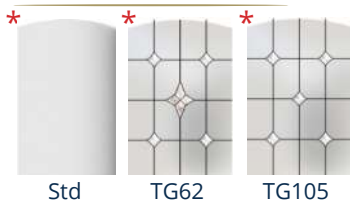

GLAZING OPTIONS

* Glazing available in a range of glass finishes, see Page 23.

ACCESSORIES

A range of handles and door accessories available, see Page 23 for hardware and colour finishes.

Letterplate can be mounted in Centre or Low positions.