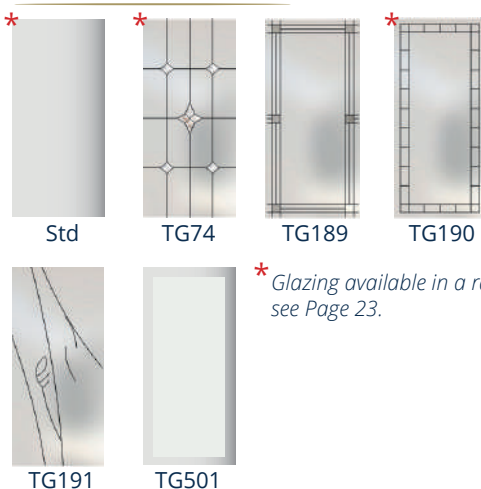

GLAZING OPTIONS

* Glazing available in a range of glass finishes, see Page 23.

ACCESSORIES

A range of handles and door accessories available, see Page 23 for hardware and colour finishes.

Letterplate can be mounted in Centre or Low positions.