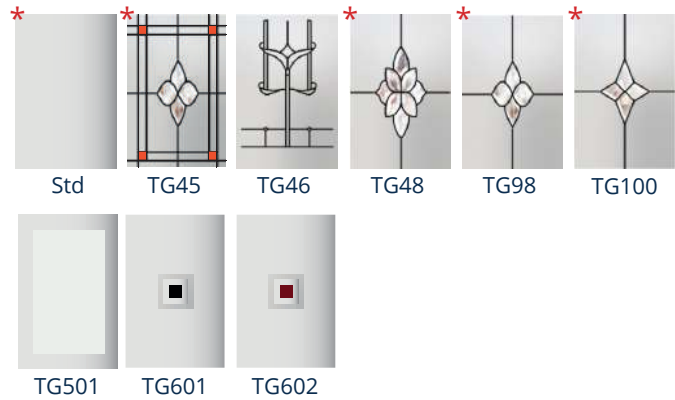

Options continued on Page 21

COLOUR OPTIONS

FRAME & DOOR

TARLAIR

Elite Series

GLAZING OPTIONS

Tarlair: Chartwell finish with TG186 Glazing. 1200mm Cranked Handle, Spy View & letterplate in Brushed Steel finish.

ACCESSORIES

A range of handles and door accessories available, see Page 23 for hardware and colour finishes.

Letterplate can be mounted in Centre or Low positions.

TURRIFF GLAZED

Elite Series

GLAZING OPTIONS

* Glazing available in a range of glass finishes, see Page 23.

ACCESSORIES

A range of handles and door accessories available, see Page 23 for hardware and colour finishes.

Letterplate can be mounted in Centre or Low positions.