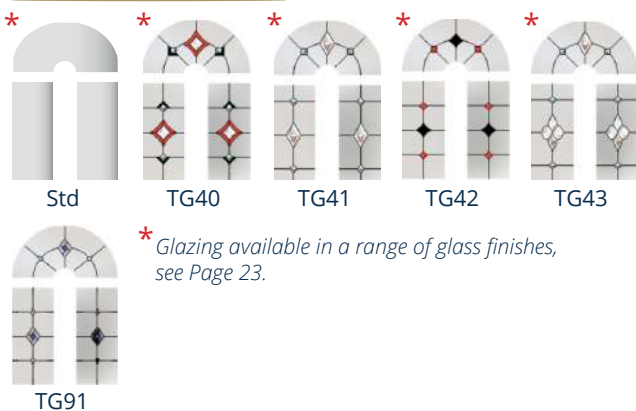

Letterplate can be mounted in Centre position.

Options continued from Page 18

ST CYRUS II

Elite Series

GLAZING OPTIONS

* Glazing available in a range of glass finishes, see Page 23.

ACCESSORIES

Limited handle options available, see Page 23 for hardware and colour finishes.

Letterplate can be mounted in Centre position.

St Cyrus II: Silver Grey finish with TG41 Glazing (Satinized finish). Lever Handle, Spy View & Letterplate in Chrome finish.

ST CYRUS SOLID

Elite Series

ACCESSORIES