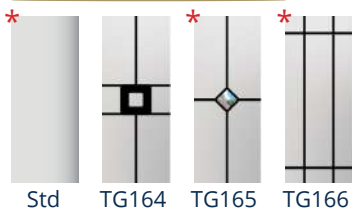

Letterplate can be mounted in Centre or Low positions.

Options continued on Page 17

COLOUR OPTIONS

FRAME & DOOR

ROTHIE

— Elite Series —

GLAZING OPTIONS

* Glazing available in a range of glass finishes, see Page 23.