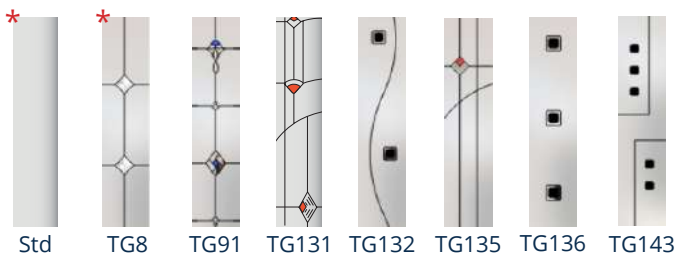

Letterplate can be mounted in Centre or Low positions.

Options continued on Page 19

COLOUR OPTIONS

FRAME & DOOR

STRATHDON

Elite Series

GLAZING OPTIONS

* Glazing available in a range of glass finishes, see Page 23.