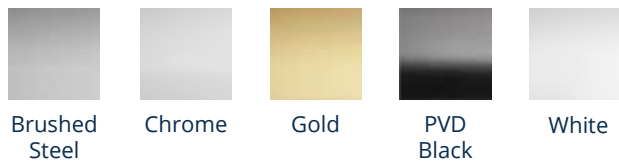

CUSTOMISATION

Elite Series

COLOUR OPTIONS

FRAME & DOOR

* T&G Panels, Glin Panels, Barony Panels & Flat Panels are **not** available in Silver Grey or Burgundy.

GLASS FINISHES

DOOR HANDLES

Not every handle is available in every door type, see table on Page 30 for clarification.

Finger Pull Escutcheon is only available in Chrome and Gold.

? See chart on Page 30 for handles & hardware availability for each door style.

HANDLE / HARDWARE COLOUR

1200mm Cranked, 600mm Curved & Slendertech are only available in Brushed Steel.